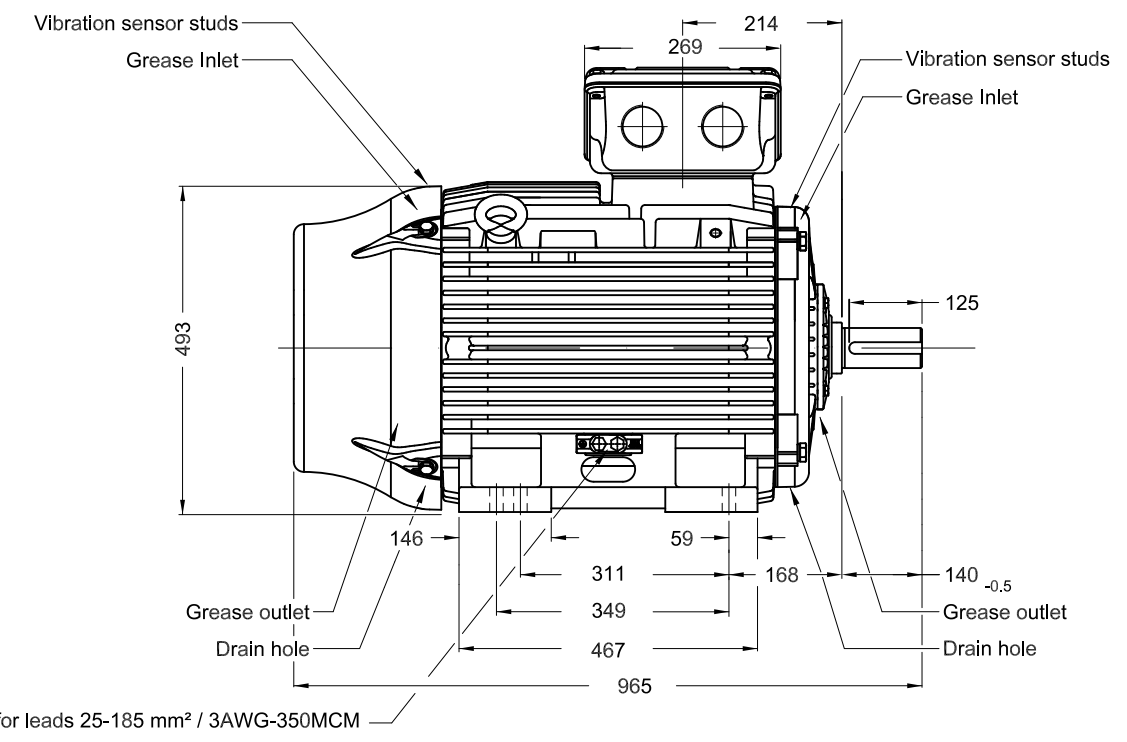

1 2 3 4 5 6

A

B

C

D

E

Space heaters 110-127 V / 200-240 V
SPM studs
Color RAL 5009
Painting plan 202P
Mounting B3T

55 kW 04 Poles 50 Hz

QUANTUM CONTROLS

ECM	LOC	SUMMARY OF MODIFICATIONS	EXECUTED	CHECKED	RELEASED	DATE	VER
EXECUTED	PIRWUSER	THREE PH. MOTOR W22 IE3					
CHECKED		FRAME 250S/M IP55 TEFC					
RELEASED							
REL DT.	WMO	Jaragua do Sul	Product Engineering	SHEET	1 / 1		