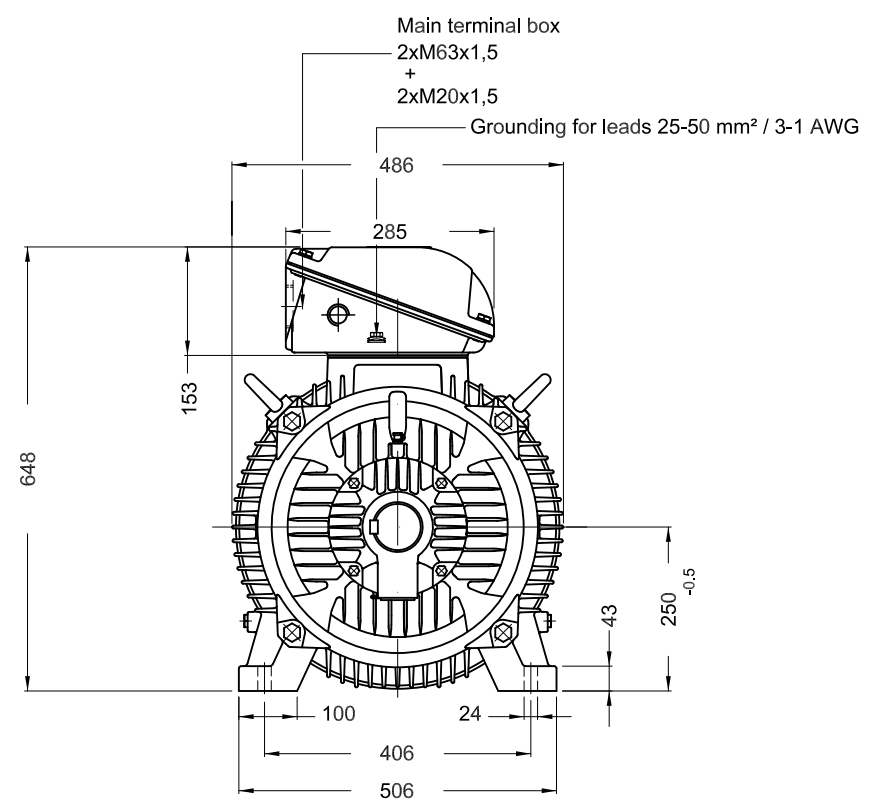

1 2 3 4 5 6

A

B

C

D

E

Space heaters 110-127 V / 200-240 V
SPM studs
Color RAL 5009
Painting plan 202P
Mounting B3T

55 kW 04 Poles 50 Hz

QUANTUM CONTROLS

ECM	LOC	SUMMARY OF MODIFICATIONS	EXECUTED	CHECKED	RELEASED	DATE	VER
EXECUTED	PIRWUSER	THREE PH. MOTOR W22 IE3					
CHECKED		FRAME 250S/M IP55 TEFC					
RELEASED							
REL DT.	WMO	Jaragua do Sul	Product Engineering	SHEET	1 / 1		