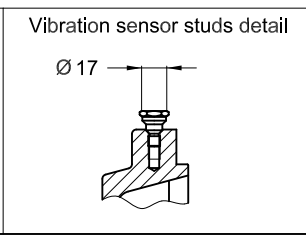

D

E

Space heaters 110-127 V / 200-240 V
SPM studs
Color RAL 5009
Painting plan 202P
Mounting B3T