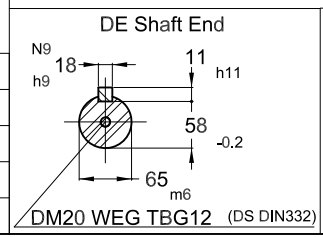

1 2 3 4 5 6

A

B

C

D

E

Space heaters 110-127 V / 200-240 V
SPM studs
Color RAL 5009
Painting plan 202P
Mounting B3T

55 kW 04 Poles 50 Hz

QUANTUM CONTROLS

ECM	LOC	SUMMARY OF MODIFICATIONS	EXECUTED	CHECKED	RELEASED	DATE	VER
EXECUTED	PIRWUSER	THREE PH. MOTOR W22 IE3					
CHECKED		FRAME 250S/M IP55 TEFC					
RELEASED							
REL DT.	WMO	Jaragua do Sul	Product Engineering	SHEET	1 / 1		